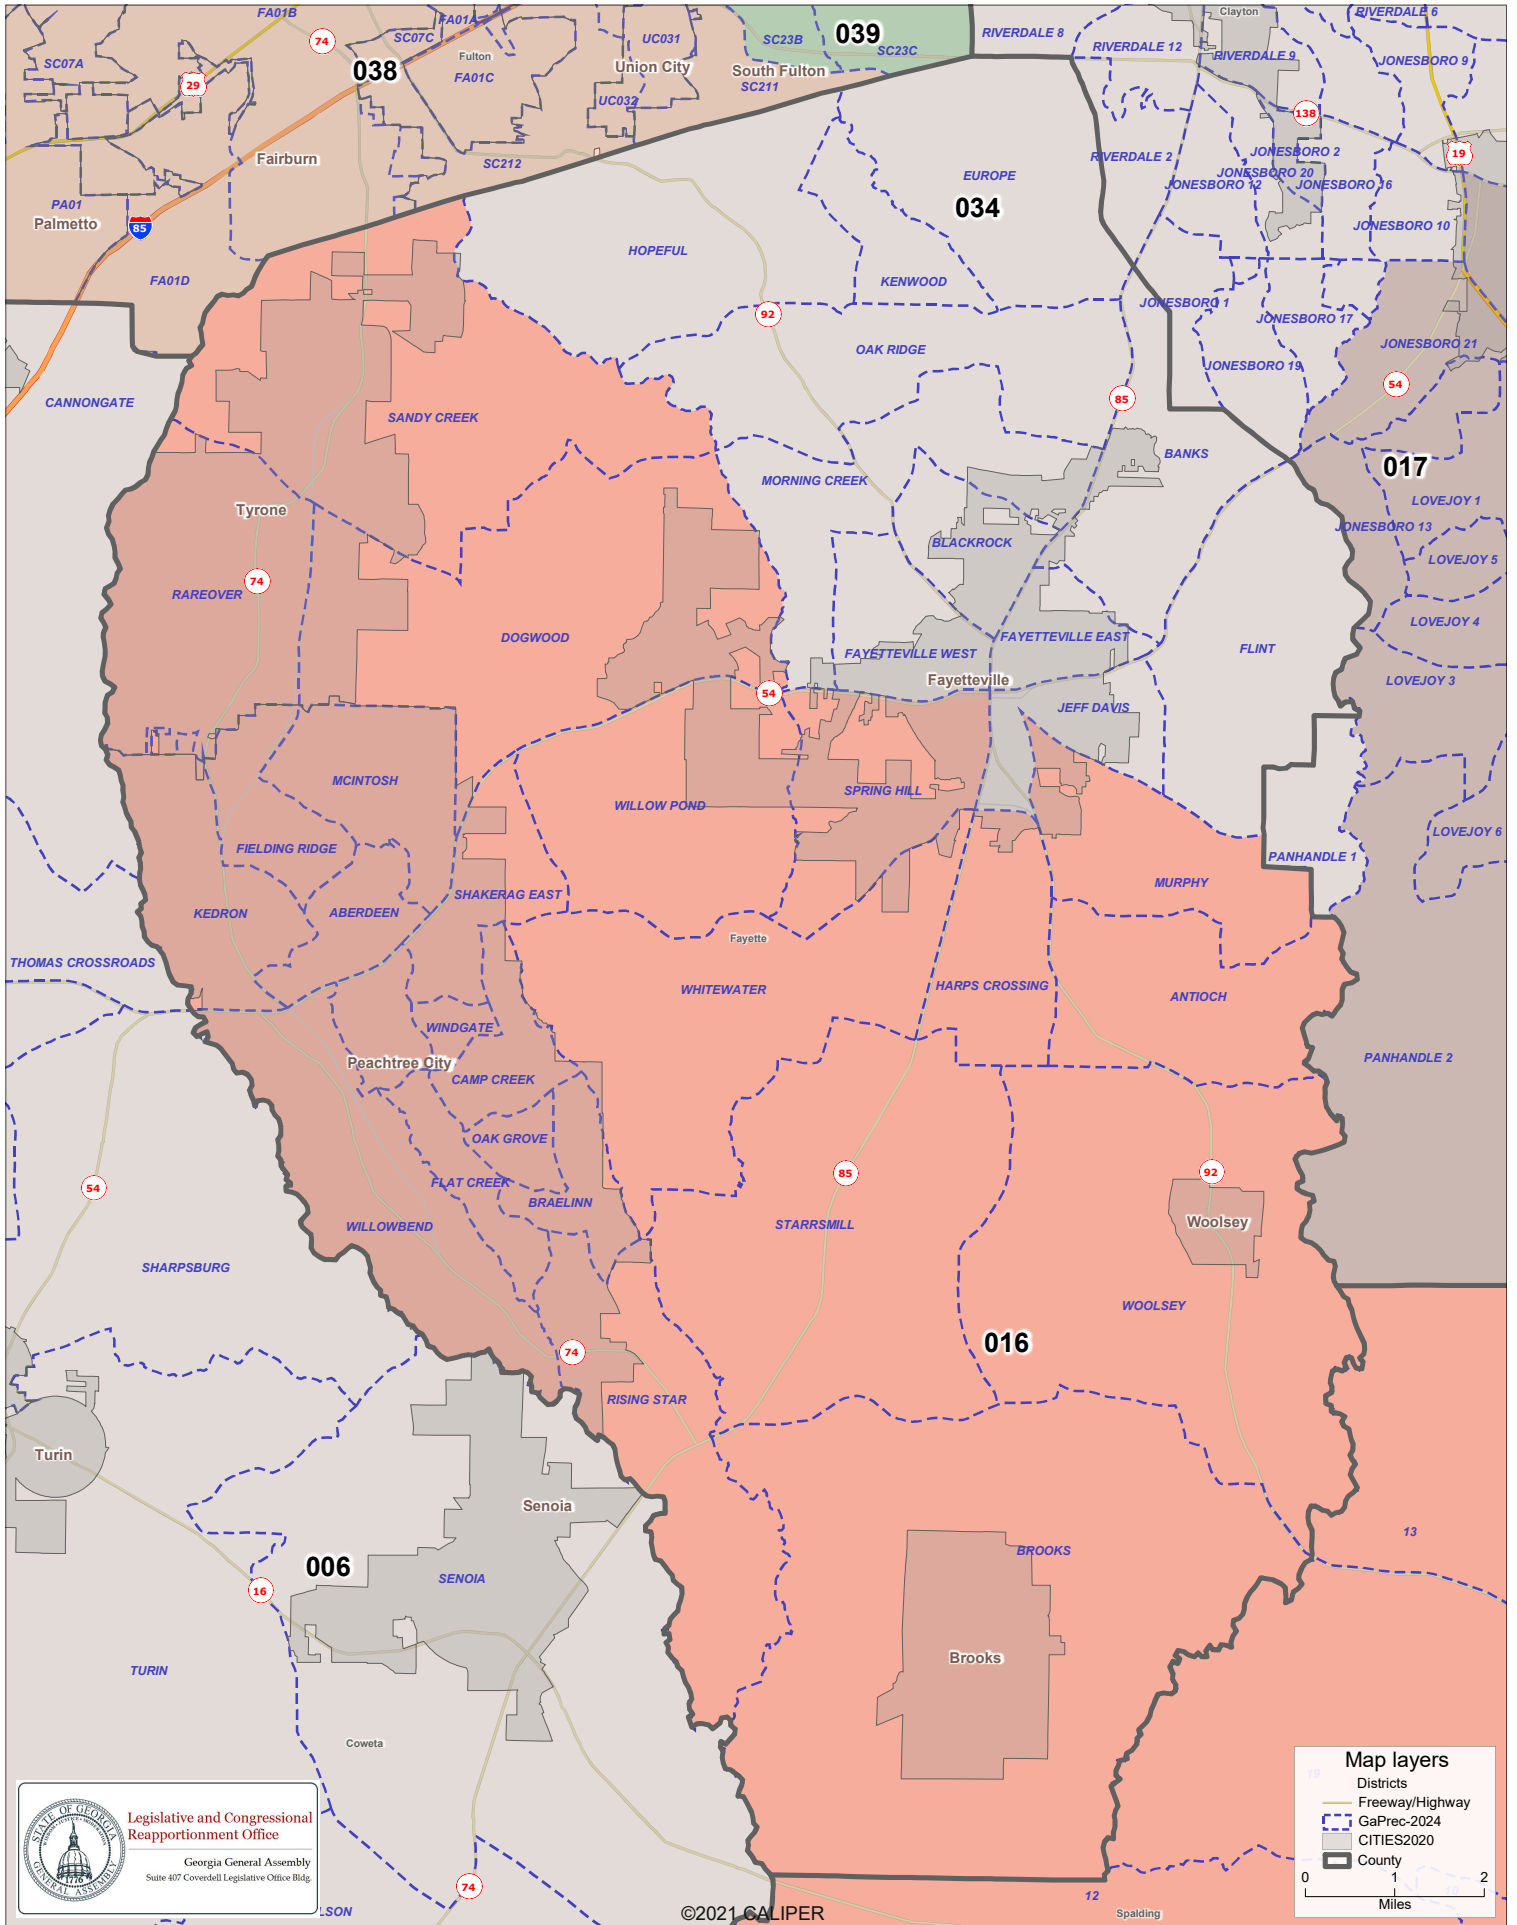

# Georgia Senate Districts- Fayette County

Client: State  
Plan: Senate-2023  
Type: Senate

Legislative and Congressional  
Reapportionment Office  
  
Georgia General Assembly  
Suite 407 Coveredell Legislative Office Bldg.

**Map layers**

- Districts
- Freeway/Highway
- GaPrec-2024
- CITIES2020
- County

0 1 2  
Miles